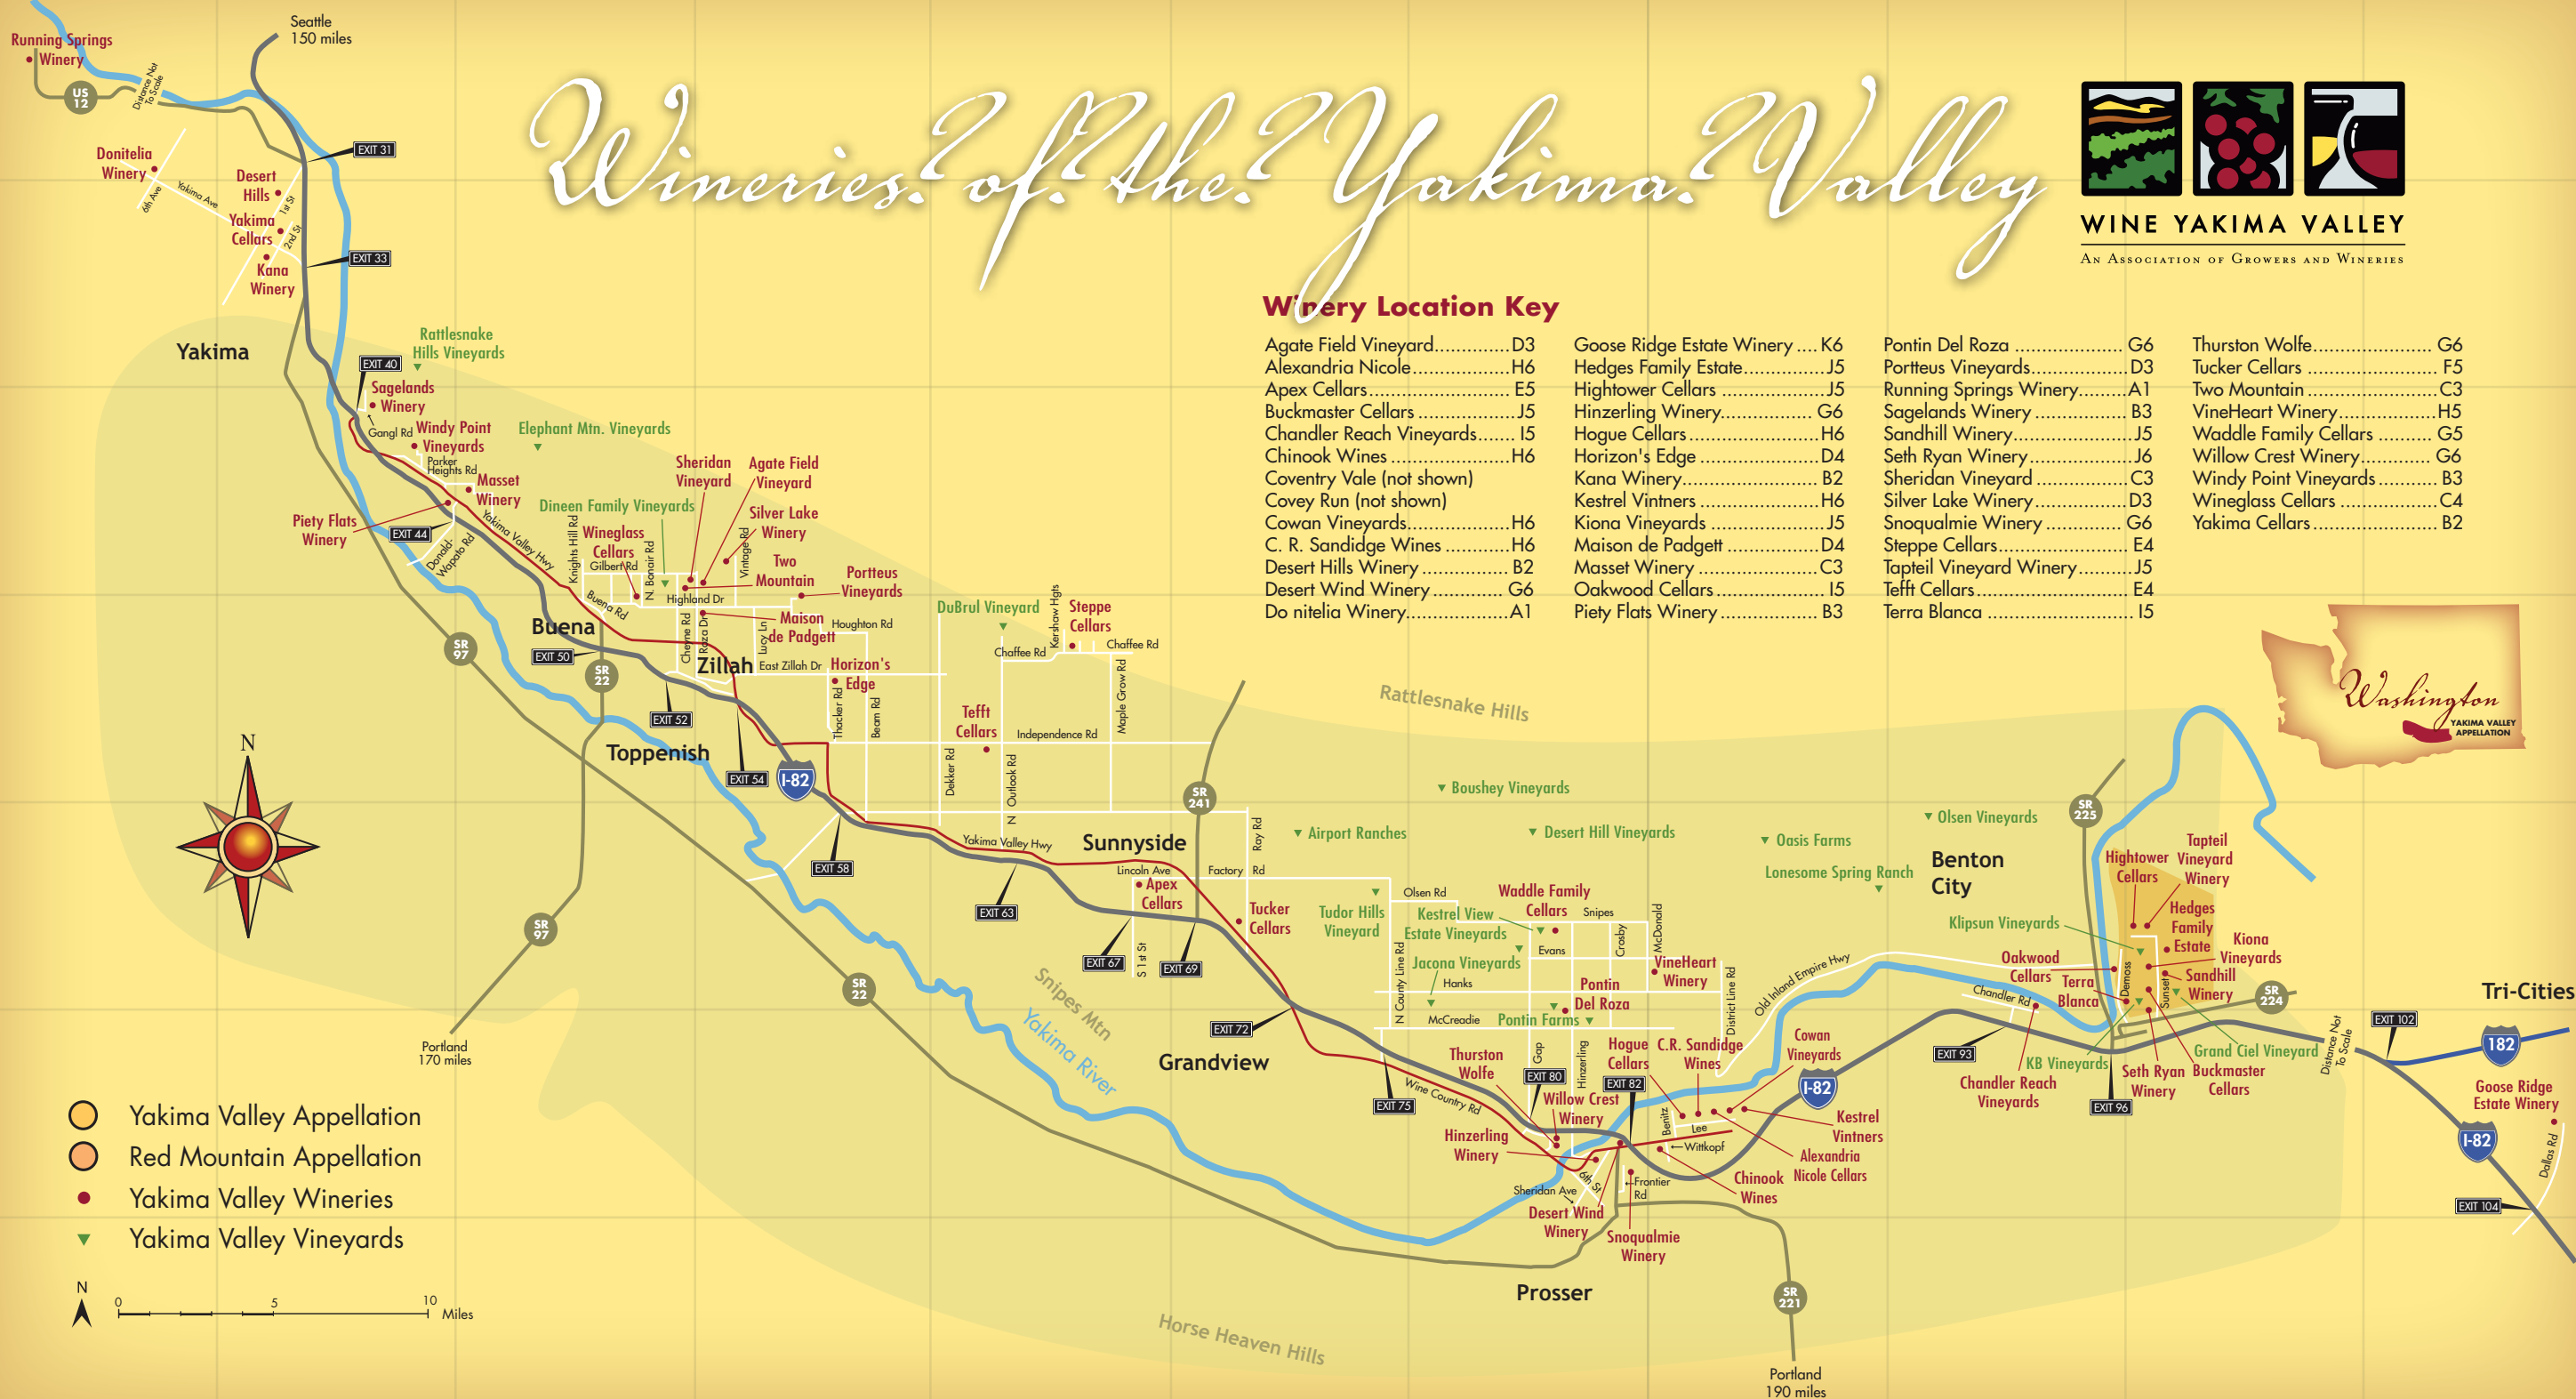

Wineries of the Yakima Valley

WINE YAKIMA VALLEY
AN ASSOCIATION OF GROWERS AND WINERIES

Winery Location Key

Agate Field Vineyard..... D3	Goose Ridge Estate Winery K6	Pontin Del Roza G6	Thurston Wolfe..... G6
Alexandria Nicole..... H6	Hedges Family Estate..... J5	Portteus Vineyards..... D3	Tucker Cellars F5
Apex Cellars..... E5	Hightower Cellars J5	Running Springs Winery..... A1	Two Mountain C3
Buckmaster Cellars J5	Hinzerling Winery..... G6	Sagelands Winery B3	VineHeart Winery..... H5
Chandler Reach Vineyards..... I5	Hogue Cellars H6	Sandhill Winery..... J5	Waddle Family Cellars G5
Chinook Wines H6	Horizon's Edge D4	Seth Ryan Winery..... J6	Willow Crest Winery..... G6
Coventry Vale (not shown)	Kana Winery..... B2	Sheridan Vineyard C3	Windy Point Vineyards B3
Covey Run (not shown)	Kestrel Vintners H6	Silver Lake Winery..... D3	Wineglass Cellars C4
Cowan Vineyards..... H6	Kiona Vineyards J5	Snoqualmie Winery G6	Yakima Cellars B2
C. R. Sandidge Wines H6	Maison de Padgett D4	Steppe Cellars..... E4	
Desert Hills Winery B2	Masset Winery C3	Tapteil Vineyard Winery..... J5	
Desert Wind Winery G6	Oakwood Cellars I5	Tefft Cellars E4	
Do nitelia Winery..... A1	Piety Flats Winery B3	Terra Blanca I5	

- Yakima Valley Appellation
- Red Mountain Appellation
- Yakima Valley Wineries
- ▼ Yakima Valley Vineyards