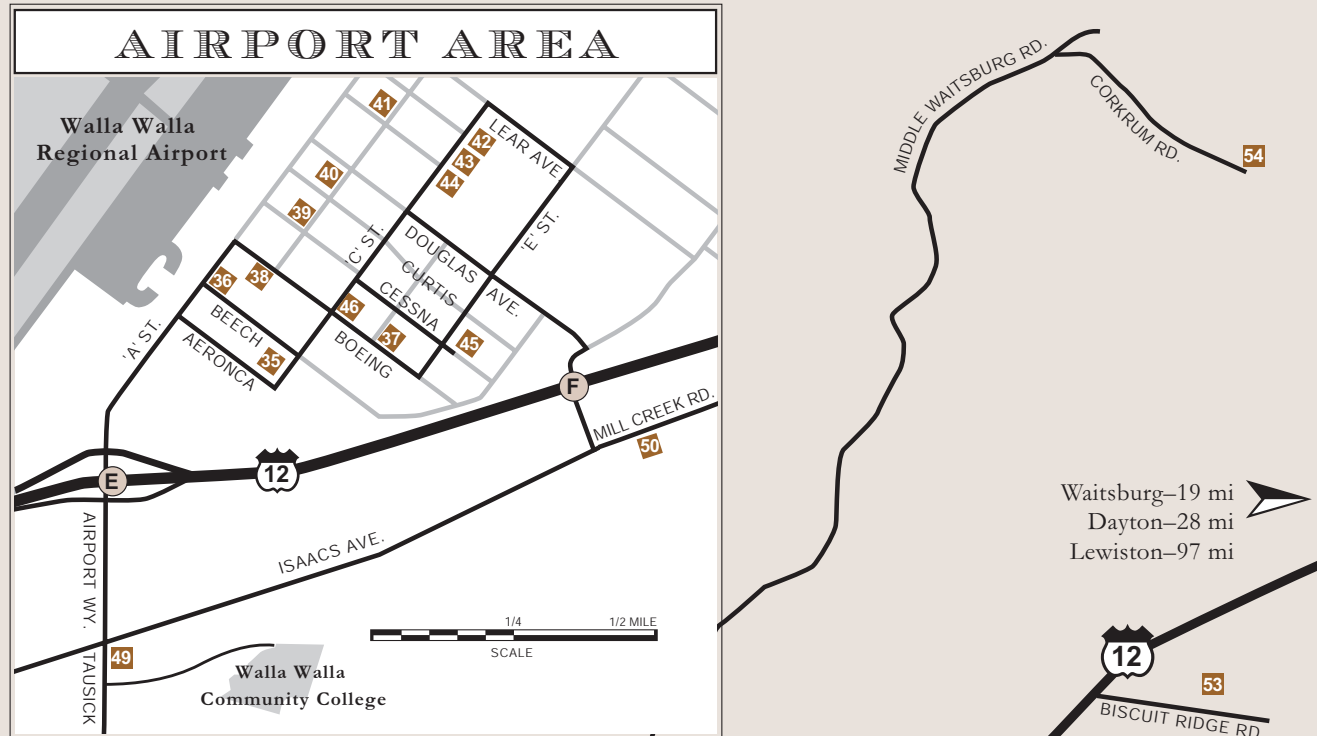

MAP KEY

SPECIAL EVENTS

- S** Spring Release Weekend
- B** Balloon Stampede Weekend
- V** Vintage Walla Walla
- H** Holiday Barrel Tasting

Participation and tasting hours for each event vary by winery. Please visit www.wallawallawine.com for details.

PRIMARY EXITS

- A** Prescott/Pendleton
- B** 2nd Avenue/City Center
- C** Lower Waitsburg Road
- D** Wilbur Avenue
- E** Port of Walla Walla/Airport
- F** G Street/Interchange Road

AIRPORT AREA

DOWNTOWN WALLA WALLA