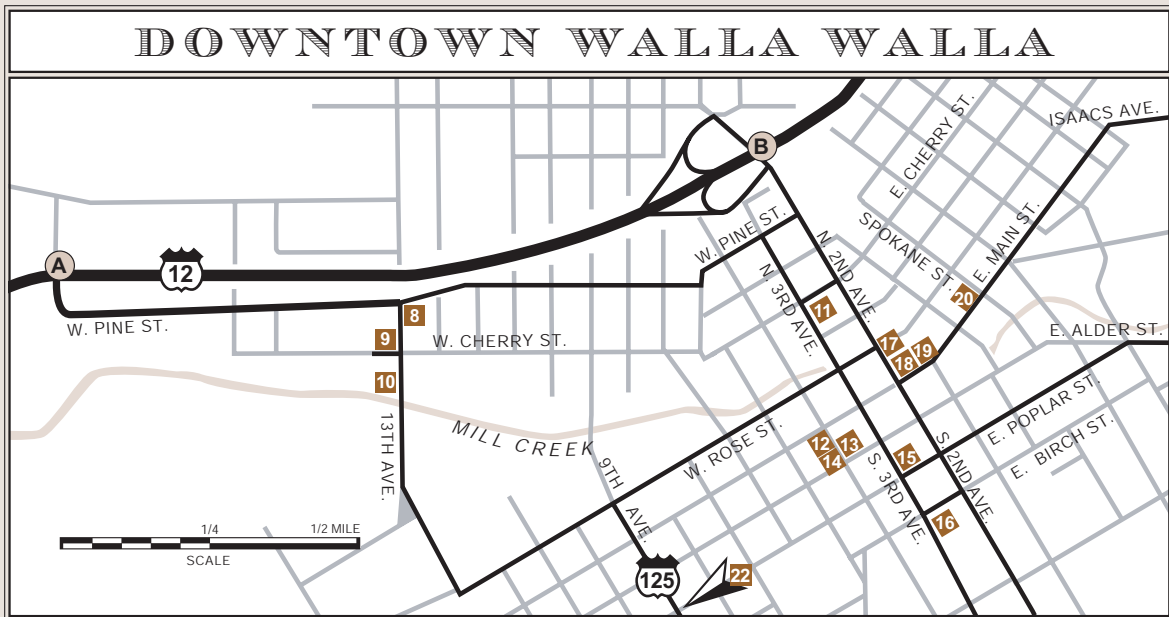

MAP KEY

SPECIAL EVENTS

- S** Spring Release Weekend
- B** Balloon Stampede Weekend
- V** Vintage Walla Walla
- H** Holiday Barrel Tasting

Participation and tasting hours for each event vary by winery. Please visit www.wallawallawine.com for details.

PRIMARY EXITS

- A** Prescott/Pendleton
- B** 2nd Avenue/City Center
- C** Lower Waitsburg Road
- D** Wilbur Avenue
- E** Port of Walla Walla/Airport
- F** G Street/Interchange Road

AIRPORT AREA

DOWNTOWN WALLA WALLA